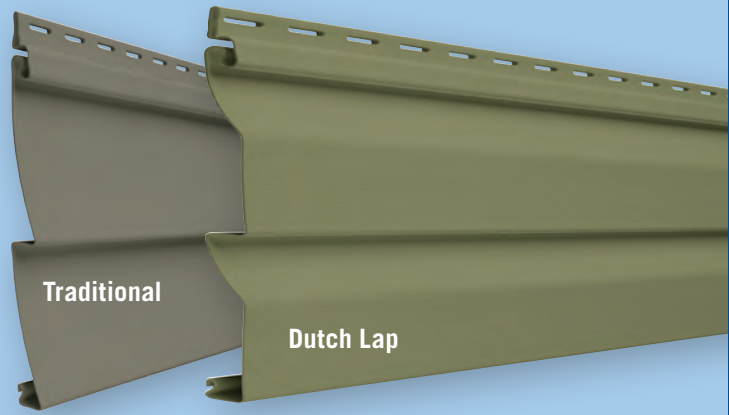

Last look: It's all in the details.

NAPCO® by Ply Gem offers a full line of attractive, durable, maintenance-free vinyl and metal exterior design products to complete the look of your home. From our weather-resistant Aluminum collection to our authentic Cedar Select® Shingle or Round Cut siding, we have everything you need. And that's not all. Our coordinated enhancements including Monticello Columns®, Richwood® Exterior Finishings, Ply Gem Stone® veneer, Gutter Warrior™ hanging system and Leaf Relief® gutter protection—all by Ply Gem—provide the perfect finish with minimum maintenance. More looks. Less work. That's Ply Gem.