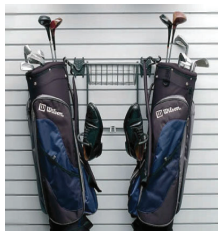

Golf Rack & Basket