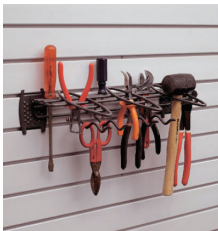

Designer Garage FINISHAccessories™

From sports gear to shop and garden tools the Designer Garage specialty accessories allow you to create a storage solution with unmatched versatility. The precise engineering that has gone into the manufacturing of our accessories allows you to safely hang almost anything up and out of the way with the security of knowing it has been successfully tried and tested by thousands of homeowners nation wide.

Hand Tool Rack