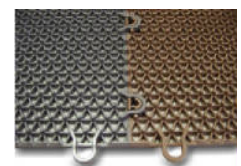

DESIGNER GARAGE

Make Room

Designer Garage FINISHWall™

- Strong PVC “slat-wall” panel
- FinishAccessories and FinishCabinets snap in
- Longer lengths to minimize seams
- Maintenance free
- No painting, no “dings”
- Washes with water
- Won’t weaken in the garage environment
- UL94 V-0 Fire Rating
- Available in 3 attractive colors

“With Designer Garages, it’s all about the walls!”

Designer Garage FINISHFloor™

- Premium plastic floor system
- Engineered for interior and exterior use
- 12” x 12” interlocking floor tiles
- Available in Grey, Sand, and Charcoal
- Ventilated to ensure airflow and drainage
- Resists stains, chemicals, mold and mildew
- Easily installed
- Easy to maintain
- For use in garage, basement, shed, deck and patio

Designer Garage FINISHTrim™

- J-Channel surrounds and caps off FINISHWall panel on the bottom, top, and sides to make a nice finish around any door or window
- T-Trim conjoins two pieces of FINISHWall panel together so there is never an open seam in the center of you wall
- Corner trim which can be used as an inside or outside corner completes the look around any two combined walls