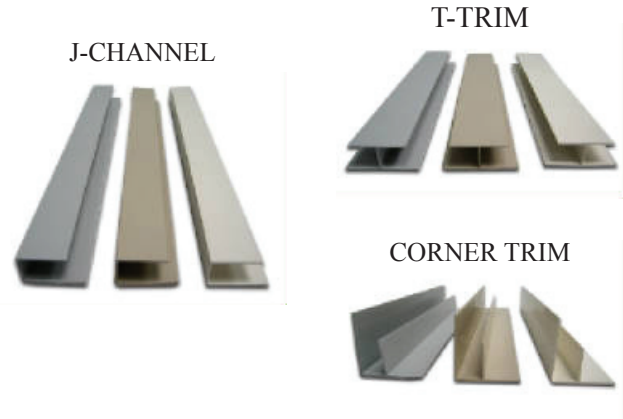

We add a finishing touch to our Designer Garages with our FINISHFloor!

Designer Garage FINISHCabinets™

FINISHCabinets are the next generation cabinet for storage space transformation. The adjustable shelves allow for custom storage space to suit your needs. These open back cabinets also allow for use of the FINISHWall behind it. Designer Garage FINISHCabinets are built tough to withstand extreme heat, cold, and humidity of a rugged work environment. Built with a wood core, covered in a durable melamine finish and heat pressed PVC edging, the cabinet will never rust, rot or degrade over time.

Available in 3 sizes:

- 24 - 24" High x 30" Wide x 16" Deep
- 48 - 48" High x 30" Wide x 16" Deep
- 72 - 72" High x 30" Wide x 16" Deep

Mounts right to FINISHWall so that everything is truly up off the floor and out of the way.

Designer Garage FINISHTrim™

- J-Channel surrounds and caps off FINISHWall panel on the bottom, top, and sides to make a nice finish around any door or window
- T-Trim conjoins two pieces of FINISHWall panel together so there is never an open seam in the center of you wall
- Corner trim which can be used as an inside or outside corner completes the look around any two combined walls