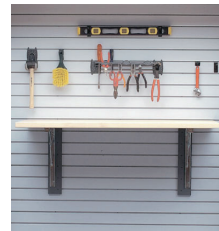

Designer Garage FINISHTrim™

- J-Channel surrounds and caps off FINISHWall panel on the bottom, top, and sides to make a nice finish around any door or window
- T-Trim conjoins two pieces of FINISHWall panel together so there is never an open seam in the center of you wall
- Corner trim which can be used as an inside or outside corner completes the look around any two combined walls

Designer Garage FINISHAccessories™

From sports gear to shop and garden tools the Designer Garage specialty accessories allow you to create a storage solution with unmatched versatility. The precise engineering that has gone into the manufacturing of our accessories allows you to safely hang almost anything up and out of the way with the security of knowing it has been successfully tried and tested by thousands of homeowners nation wide.

Hand Tool Rack

Golf Rack & Basket

Shoe Rack

Foldable Workbench

Bike Rack

MID SOUTH®
Building Supply, Inc.

Springfield, VA
800-284-9111

Winchester, VA
800-284-7940